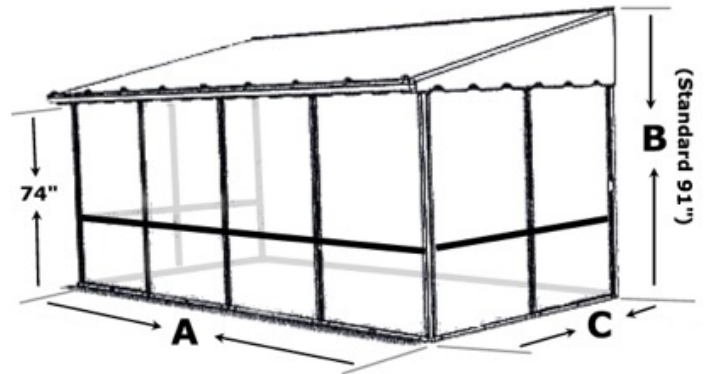

You can design your screen room to be any combination of enclosed screen room with open canopy (on right or left hand side). Please call us for pricing on the one you would like to build!

Obtaining necessary permits is the sole responsibility of purchaser. Customers agree to hold ScreenHouses Unlimited and manufacturer free of any liability for improper installation, maintenance and repair.

**All Prices in US$ — FREE Delivery in continental USA
No hidden costs — No handling fees — No silly fees**

We accept VISA, MasterCard and PayPal payments OR get a 5% discount by sending a Certified Check. Please note special or custom orders not returnable.

**For Information or to order
CALL (800) 922-4760**