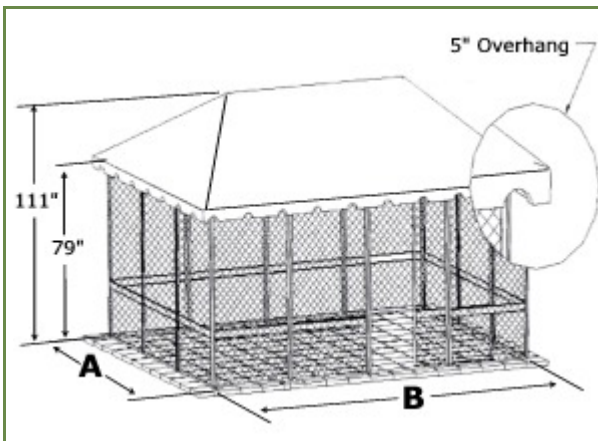

**For Information or to order  
CALL (800) 922-4760**

- Ideal for hot tubs. These panels are 79" high and a complete sliding screen door system is also part of this package. It comes with either white or taupe frames and a 6 color choices of a triple ply vinyl top.
- The roof rafter system is made with 1" diameter galvalum extrusions for rustproof strength and durability.
- The roof system has been specially designed with a 25 degree pitch (boasting a 111" peak height). This allows for a 4 season set up preventing an extreme accumulation of snow on the roof. An interior heat source (such as a hot tub) could make snow on the roof stick to the vinyl so we would always recommend common sense when dealing with snow.
- 45" sliding door assembly - specialized top rail roller system allows for a strong, easy sliding door.
- The vinyl top has a patented system of air circulation vents while being 100% waterproof.
- This is a very high quality, long lasting gazebo style room that is easily assembled within a few hours.
- The triple ply, heat sealed (welded joints), 14 ounce soft vinyl roof is made to last!
- Vinyl Top Color Choices - Hunter Green, Dark Blue, Gray, Taupe, Burgundy, Terra Cotta or White
- Frame is 1-1/8" wide x 3/4" thick aluminum with baked on enamel finish - **in white or taupe**. Total height of each frame is 79".
- 1" diameter 'galvalum' supporting structure every 44"
- Privacy panels / wind breaker panels **are included with this unit!** Simply snap them in behind the screen.
- The kit includes complete brackets and moldings to secure your unit to the deck or patio.
- Each screen panel is 44" wide and 79" high for easy walk through
- Extrusion is 1/8" thick
- Full one year warranty.