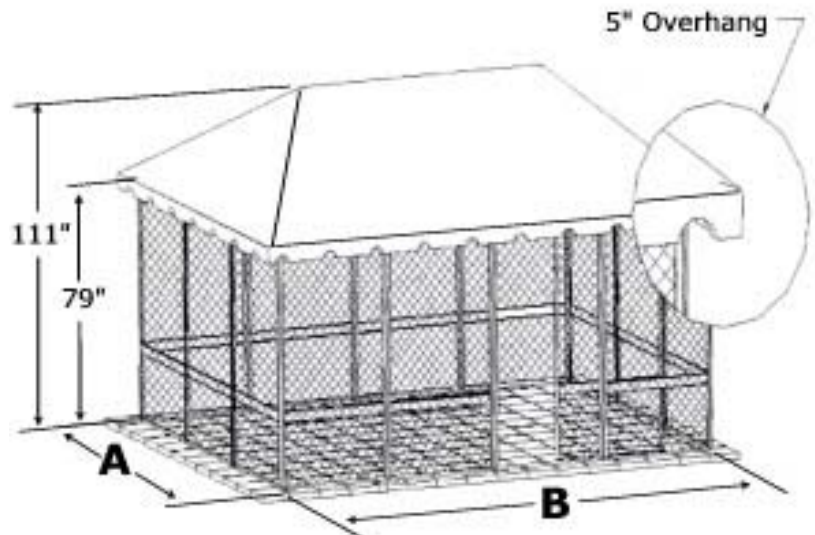

**For Information or to order
CALL (800) 922-4760**

- Ideal for hot tubs. These panels are 79" high and a complete sliding screen door system is also part of this package. It comes with either white or taupe frames and a 6 color choices of a triple ply vinyl top.
- The roof rafter system is made with 1" diameter galvalum extrusions for rustproof strength and durability.
- The roof system has been specially designed with a 25 degree pitch (boasting a 111" peak height). This allows for a 4 season set up preventing an extreme accumulation of snow on the roof. An interior heat source (such as a hot tub) could make snow on the roof stick to the vinyl so we would always recommend common sense when dealing with snow.
- 45" sliding door assembly - specialized top rail roller system allows for a strong, easy sliding door.
- The vinyl top has a patented system of air circulation vents while being 100% waterproof.
 - This is a very high quality, long lasting gazebo style room that is easily assembled within a few hours.
 - The triple ply, heat sealed (welded joints), 14 ounce soft vinyl roof is made to last!
 - Vinyl Top Color Choices - Hunter Green, Dark Blue, Gray, Taupe, Burgundy or White
 - Frame is 1-1/8" wide x 3/4" thick aluminum with baked on enamel finish - **in white or taupe**. Total height of each frame is 79".
 - 1" diameter 'galvalum' supporting structure every 44"
 - Privacy panels / wind breaker panels **are included with this unit!** Simply snap them in behind the screen.
 - The kit includes complete brackets and moldings to secure your unit to the deck or patio.
 - As an option, decorative aluminum side walls may be incorporated into your unit for added beauty and style.
 - Each screen panel is 44" wide and 79" high for easy walk through
 - Extrusion is 1/8" thick
 - Full one year warranty.