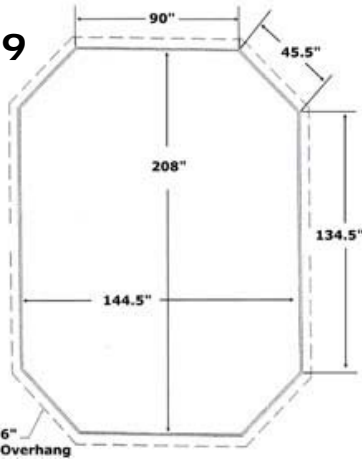

Specifications & Options

G219

G189

G149

Warranty

Veranda Jardin Gazebo's and Screen Rooms are guaranteed free from all defects in workmanship and materials for a period of 1 (one) year following shipment of the unit from the factory. Due to the nature of the fiberglass screening used in these items, Veranda Jardin cannot guarantee the screen itself after the box has been opened. This warranty is void in the event the unit has been subject to abuse or incorrect assembly. Veranda Jardin is not responsible for damage caused by weather.

Options	Comments	US$ Price
Roof Color Choices Navy Blue, Hunter Green, White, Med. Gray, & Taupe	Colors may not show accurately on your monitor	Included
Frame Color	White or Taupe	Included
Additional Doors	Single Sliding Door	$200.00 each
Single Windbreaker panels	1/3 size for bottom panel Any color vinyl, clear or smoked Mylar	$50.00 each
Double Hinged Mylar Window panels	2/3 size for top panel Any color vinyl, clear or smoked Mylar	$85.00 each
Decoration Kits - White & Taupe (See Below)	Mounted to exterior frame. Cannot be mounted on sliding door.	$155.00 each
Replacement Tops for Veranda Jardin models only	Always available	Dependant on size required

Decoration Kits Available for G-149, G-189 & G-219 Spa Enclosures only

Note: This assembly is not to be used on sliding doors.

Roof Colors

Burgundy

Taupe

White

Navy Blue

Green

Gray