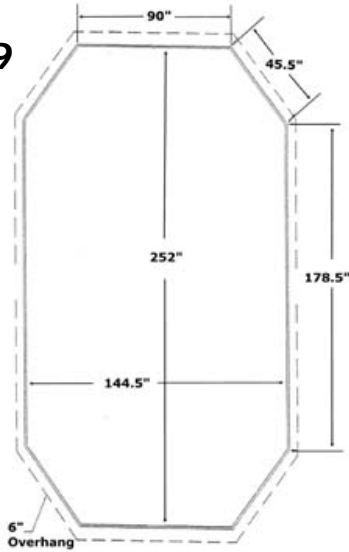

Specifications & Options

G219