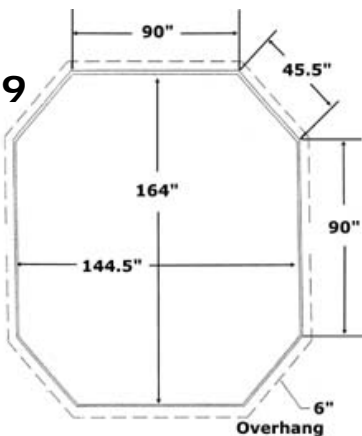

Specifications & Options

G219

G189

G149

Warranty

Veranda Jardin Gazebo's and Screen Rooms are guaranteed free from all defects in workmanship and materials for a period of 1 (one) year following shipment of the unit from the factory. Due to the nature of the fiberglass screening used in these items, Veranda Jardin cannot guarantee the screen itself after the box has been opened. This warranty is void in the event the unit has been subject to abuse or incorrect assembly. Veranda Jardin is not responsible for damage caused by weather.

Options	Comments	US$ Price
Roof Color Choices Navy Blue, Hunter Green, White, Med. Gray, & Taupe	Colors may not show accurately on your monitor	Included
Frame Color	White or Taupe	Included
Additional Doors	Single Sliding Door	$200.00 each
Single Windbreaker panels	1/3 size for bottom panel Any color vinyl, clear or smoked Mylar	$50.00 each
Double Hinged Mylar Window panels	2/3 size for top panel Any color vinyl, clear or smoked Mylar	$85.00 each
Decoration Kits - White & Taupe (See Below)	Mounted to exterior frame. Cannot be mounted on sliding door.	$155.00 each
Replacement Tops for Veranda Jardin models only	Always available	Dependant on size required

Decoration Kits Available for G-149, G-189 & G-219 Spa Enclosures only

Note: This assembly is not to be used on sliding doors.

Roof Colors

Burgundy

Taupe

White

Navy Blue

Green

Gray