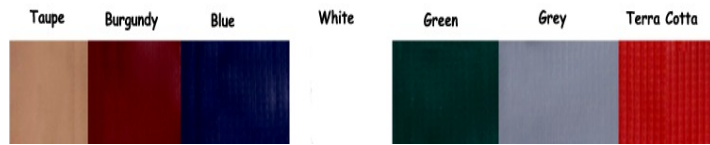

12' Round Dark Blue Top

Premium Quality

- The support bar on the inside of the screen panels is at center height on the door and 1/3 from the bottom on all other panels.
- This means that you have a clear line of sight when seated but the screen door is protected at the door handle.
- Right side hinged heavy duty out-swinging door is standard.
- Roof tensioning system is built into the end of the roof rafters and is accessed from within the overhang using a large thumb nut for ease of operation.
- The combination of roof overhang, roof tensioning system and roof pitch means that water accumulation on the roof is virtually eliminated.