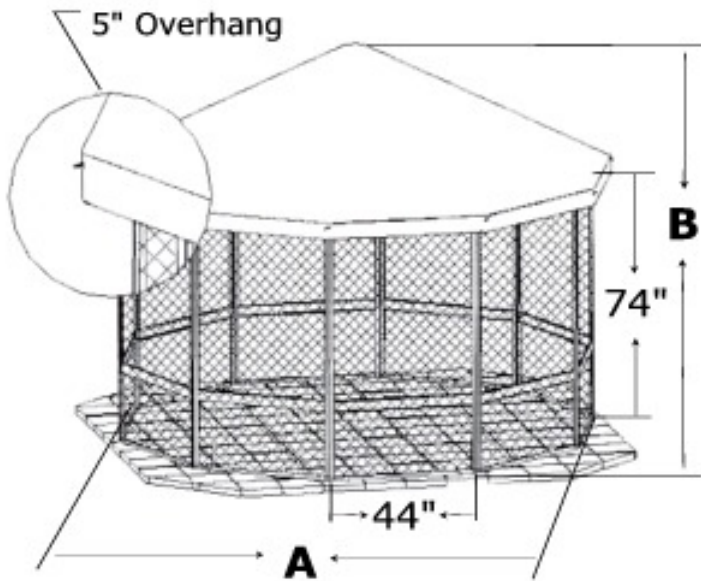

Options

Options	Comments	CDN$ Price
Roof Color Choices - Navy Blue, Hunter Green, White, Medium Gray, Burgundy, Terra Cotta and Taupe		Included
Frame Color	White or Taupe	Included
Additional Doors	Single Door (not available on round models)	$250.00 each
Single Windbreaker panels	1/3 size for bottom panel Any color vinyl, clear or smoked Mylar	$60.00 each
Double Hinged Mylar Window panels	2/3 size for top panel Any color vinyl, clear or smoked Mylar	$100.00 each
Replacement Tops	For Veranda Jardin models only always available	Dependant on size required
<i>The options below apply only to the "Wall Attached" screen room enclosures by Veranda Jardin</i>		
Lower or Raise back wall height from std. 98"	If you have less than the recommended height from deck floor or desire a higher back wall	$100.00

Warranty

Jardin Gazebo's and Screen Rooms are guaranteed free from all defects in workmanship and materials for a period of 1 (one) year following shipment of the unit from the factory. Due to the nature of the fiberglass screening used in these items, Veranda Jardin cannot guarantee the screen itself after the box has been opened. This warranty is void in the event the unit has been subject to abuse or incorrect assembly. Veranda Jardin is not responsible for damage caused by weather.

Size	A	B	# of Panels
11' Round (GZ 9109)	131 1/4"	106"	9 x 44"
12' Round (GZ 9210)	145 1/4"	111"	10 x 44"
13' Round (GZ 9311)	159 3/8"	112"	11 x 44"
14' Round (GZ 9412)	173 3/8"	116 1/2"	12 x 44"

Obtaining necessary permits is the sole responsibility of purchaser. Customers agree to hold ScreenHouses Unlimited and manufacturer free of any liability for improper installation, maintenance and repair.

We accept VISA, MasterCard and PayPal payments OR get a 5% discount by sending a Cashier's Check. Please note special or custom orders not returnable.

**All Prices in US$ — Delivery Included in continental USA
No hidden costs — No handling fees — No silly fees**

**For Information or to order
CALL (800) 922-4760**