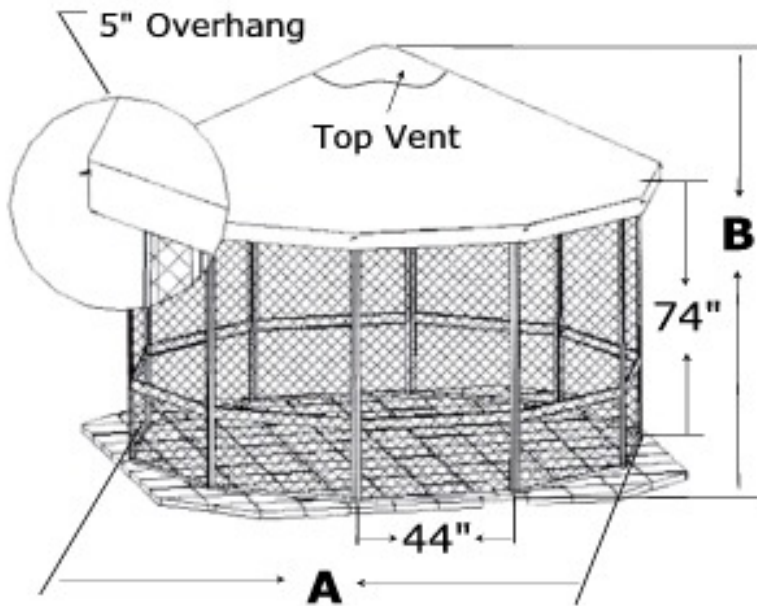

Warranty

Jardin Gazebo's and Screen Rooms are guaranteed free from all defects in workmanship and materials for a period of 1 (one) year following shipment of the unit from the factory. Due to the nature of the fiberglass screening used in these items, Veranda Jardin cannot guarantee the screen itself after the box has been opened. This warranty is void in the event the unit has been subject to abuse or incorrect assembly. Veranda Jardin is not responsible for damage caused by weather.

Options

Options	Comments	CDN$ Price
Roof Color Choices - Navy Blue, Hunter Green, White, Medium Gray, Burgundy and Taupe		Included
Frame Color	White or Taupe	Included
Additional Doors	Single Door (not available on round models)	$200.00 each
Single Windbreaker panels	1/3 size for bottom panel Any color vinyl, clear or smoked Mylar	$50.00 each
Double Hinged Mylar Window panels	2/3 size for top panel Any color vinyl, clear or smoked Mylar	$80.00 each
Replacement Tops	For Veranda Jardin models only always available	Dependant on size required
<i>The options below apply only to the "Wall Attached" screen room enclosures by Veranda Jardin</i>		
Lower or Raise back wall height from std. 98"	If you have less than the recommended height from deck floor or desire a higher back wall	$100.00

Size	A	B	# of Panels
11' Round (GZ 9109)	131 1/4"	106"	9 x 44"
12' Round (GZ 9210)	145 1/4"	111"	10 x 44"
13' Round (GZ 9311)	159 3/8"	112"	11 x 44"
14' Round (GZ 9412)	173 3/8"	116 1/2"	12 x 44"

Obtaining necessary permits is the sole responsibility of purchaser. Customers agree to hold ScreenHouses Unlimited and manufacturer free of any liability for improper installation, maintenance and repair.

We accept VISA, MasterCard and PayPal payments OR get a 5% discount by sending a Certified Check. Please note special or custom orders not returnable.

**All Prices in US$ — FREE Delivery in continental USA
No hidden costs — No handling fees — No silly fees**

**For Information or to order
CALL (800) 922-4760**