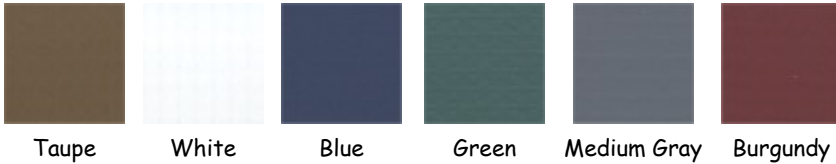

GP1100-11 (11'3" x 11'3")