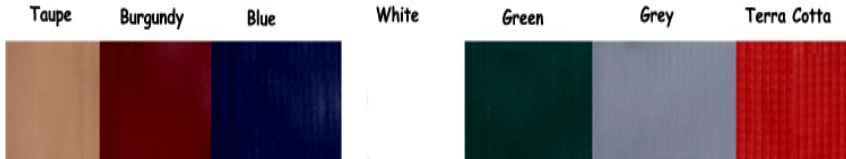

- 7'6" projection is 85"
- 10' projection is 88"
- 11'3" projection is 90"

GP1100-11 (11'3" x 11'3")

GP1800-7 (7'6" x 18'9")

GP1100-11 (11'3" x 11'3")

GP1500-7 (7'6" x 15')

Features & Options

Options	Comments	US\$ Price
Roof Color Choices Navy Blue, Hunter Green, White, Medium Gray, Burgundy, terra Cotta and Taupe		Included
Frame Color	White or Taupe	Included
Additional Doors	Single Sliding Door	\$250.00 each
Single Windbreaker panels	1/3 size for bottom panel Any color vinyl or clear Mylar	\$60.00 each
Double Hinged Mylar Window panels	2/3 size for top panel Any color vinyl or clear Mylar	\$100.00 each
Replacement Tops	For Veranda Jardin models only always available	Dependant on size required
<i>The options below apply only to the "Wall Attached" screen room enclosures by Veranda Jardin</i>		
Lower or Raise back wall height from std. 98"	If you have less than the recommended height from deck floor or desire a higher back wall	\$100.00