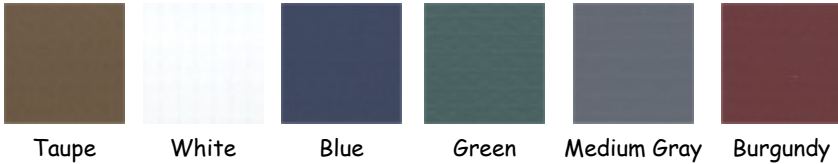

GP1100-11 (11'3" x 11'3")