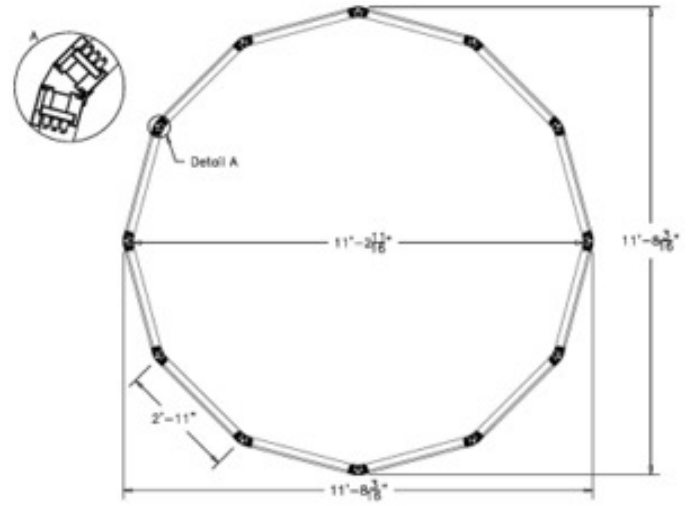

Obtaining necessary permits is the sole responsibility of purchaser. Customers agree to hold ScreenHouses Unlimited and manufacturer free of any liability for improper installation, maintenance and repair.

All Prices in US$ — FREE Delivery in continental USA
No hidden costs — No handling fees — No silly fees

We accept VISA, MasterCard and PayPal payments
OR get a 5% discount by sending a Certified Check.
Please note special or custom orders not returnable.

For Information or to order
CALL (800) 922-4760