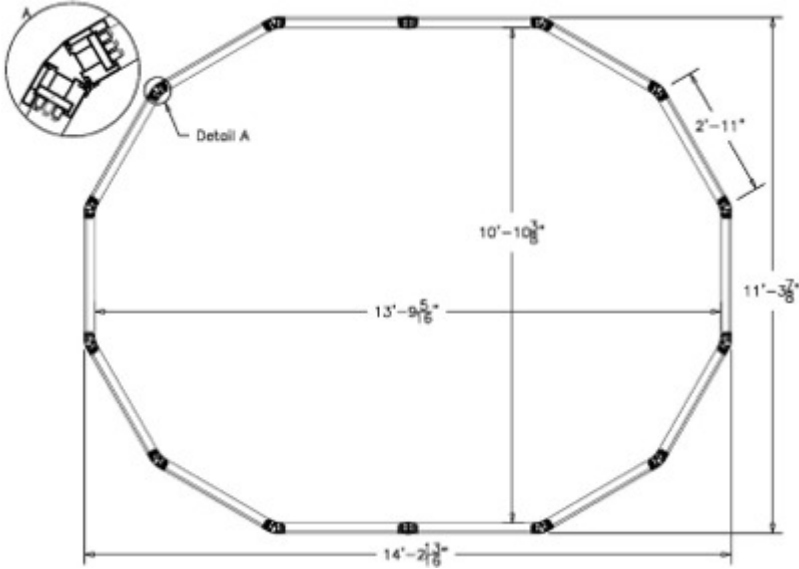

Obtaining necessary permits is the sole responsibility of purchaser. Customers agree to hold ScreenHouses Unlimited and manufacturer free of any liability for improper installation, maintenance and repair.

All Prices in US$ — FREE Delivery in continental USA
No hidden costs — No handling fees — No silly fees

We accept VISA, MasterCard and PayPal payments
OR get a 5% discount by sending a Certified Check.
Please note special or custom orders not returnable.

For Information or to order
CALL (800) 922-4760