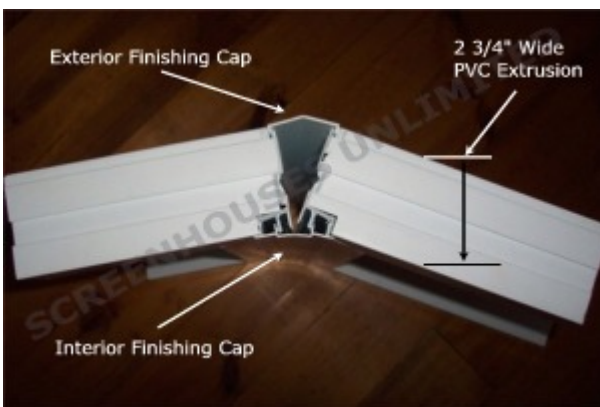

Obtaining necessary permits is the sole responsibility of purchaser. Customers agree to hold ScreenHouses Unlimited and manufacturer free of any liability for improper installation, maintenance and repair.

All Prices in US$ — FREE Delivery in continental USA
No hidden costs — No handling fees — No silly fees

We accept VISA, MasterCard and PayPal payments
OR get a 5% discount by sending a Certified Check.
Please note special or custom orders not returnable.

For Information or to order
CALL (800) 922-4760