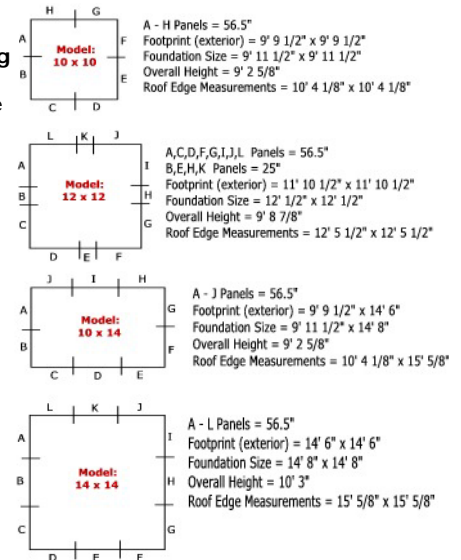

All Prices in US$ — Delivery Included in continental USA
No hidden costs — No handling fees — No silly fees

**For Information or to order
CALL (800) 922-4760**