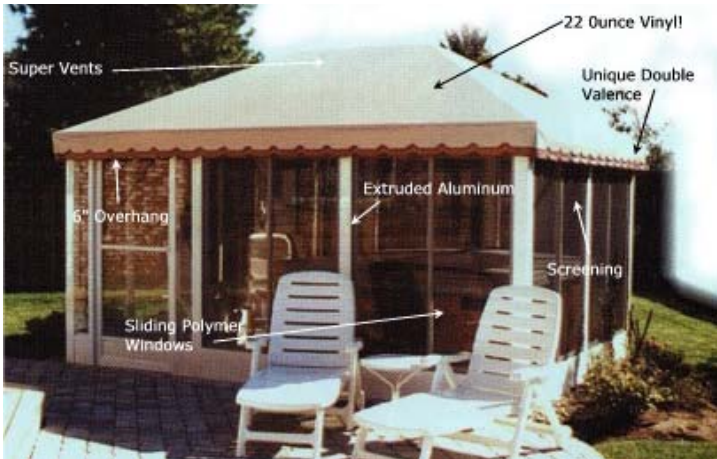

Highest Quality

- This screen room gives you a clear line of sight, no eye-level support bars, because the panels are made with the highest quality extruded aluminum and engineered for maximum strength.
- The frames made with extrusion dies exclusive to these kits are wide enough to incorporate fully framed sliding polymer windows.
- Left side hinged heavy duty in-swinging door is standard. The door has a lockable easy entry handle.
- The heart of the quality of this screened enclosure is its roof tightening system which allows you to maintain a tight roof all the way around the unit. It is ingeniously easy and stretches the roof over its supports without exposing the roof to rough edges or corners. A patented "over and under" roof tightening system allows you to keep your cover looking good year after year. We call it our FLASH system because it is quick and easy!
- Of course our Flash system is part of a 6" overhang built in all the way around the screen enclosure preventing water runoff from flowing down the screen face.
- Panels snap fit together fastened with finishing hex screws for support, rigidity and strength: no cables or plastic pieces.
- Roof support assembly is made of 1 1/2" square extruded aluminum poles all coming together in the peak in a specially designed extruded aluminum hub.
- This roof's overhang, pitch and tensioning system combine to virtually eliminate water accumulation on the roof.
- Very high quality, long lasting, easily assembled within a day.
- Vinyl top color choices: green, blue, eggshell, burgundy & beige