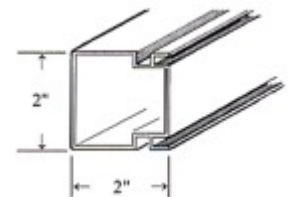

H122 - Vertical supports