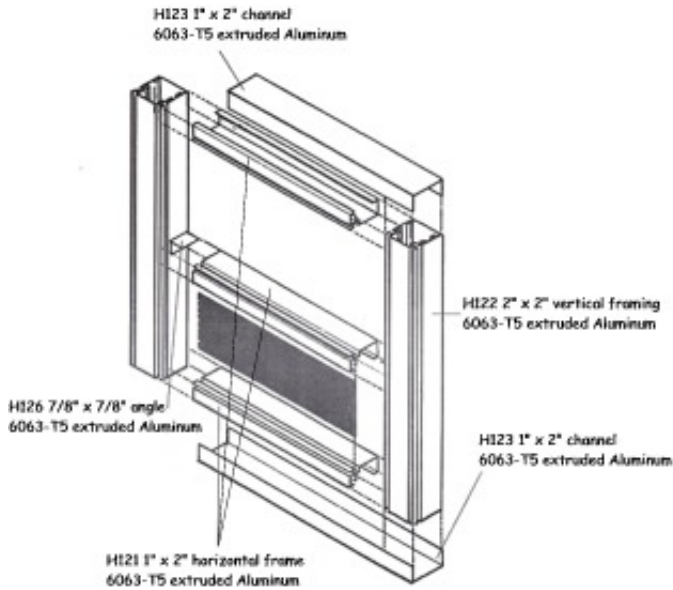

Walls Only Kit

FRAME

- Frame is all extruded aluminum with baked on enamel finish
- You will be receiving 16' to 20' lengths of the aluminum extrusions which you will use to cut out the vertical and horizontal pieces which are measured specific to your job. A chop saw with a metal blade is all you need.
- Frames - Horizontal extrusions are 1" x 2" / Vertical extrusions are 2" x 2"
- You can place the support bar, which is on the inside of the screen panels, anywhere within the range of center height to 1/3 height.
- This means that you can create a clear line of sight for when you are seated in the room.
- **You will need to make a choice** of no kick-plates or 18" or 24" kick-plates
- **You will need to make a choice** of 8' or 10' high walls
- We will suggest a screen panel width of 36" to 44" wide depending on your system and the loading requirements.

GENERAL

- An out-swinging knock down aluminum door, 3' x 6'8" is standard with each kit
- All panels are bolted together. No silly cables or plastic pieces. The supplied hardware is extruded aluminum for maximum strength and weather-ability.
- The room **MUST** be screwed to a deck or patio. Bottom U channels are supplied and make for an easy vertical rail installation.
- This is a very high quality, extruded aluminum, system that is easily assembled within one to two days depending on the size you are building.
- Attaches to all existing roof lines!
- Color Choices: Frame Panels - WHITE / CLAY / BRONZE
- Full one year warranty against manufacturers defects

Not included in your kit:

- Screws to attach u-channel to house wall.
- Sealant for u-channel to concrete or floor connection.
We suggest using Tapcon screws in addition to the sealant.
- Screen roller to insert screen and round vinyl spline