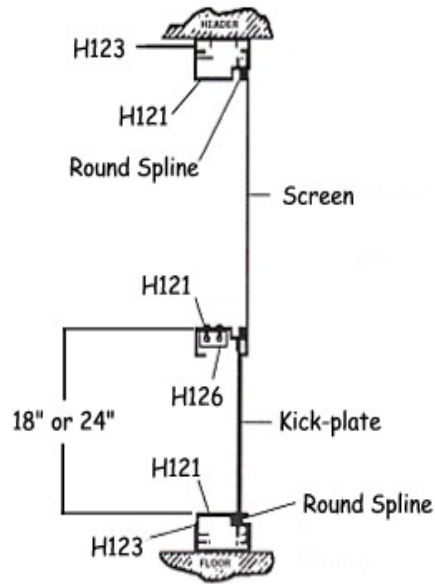

Walls Only Kit

FRAME

- Frame is all extruded aluminum with baked on enamel finish
- You will be receiving 16' to 20' lengths of the aluminum extrusions which you will use to cut out the vertical and horizontal pieces which are measured specific to your job. A chop saw with a metal blade is all you need.
- Frames - Horizontal extrusions are 1" x 2" / Vertical extrusions are 2" x 2"
- You can place the support bar, which is on the inside of the screen panels, anywhere within the range of center height to 1/3 height.
- This means that you can create a clear line of sight for when you are seated in the room.
- **You will need to make a choice** of no kick-plates or 18" or 24" kick-plates
- **You will need to make a choice** of 8' or 10' high walls
- We will suggest a screen panel width of 36" to 44" wide depending on your system and the loading requirements.

GENERAL

- An out-swinging knock down aluminum door, 3' x 6'8" is standard with each kit
- All panels are bolted together. No silly cables or plastic pieces. The supplied hardware is extruded aluminum for maximum strength and weather-ability.
- The room **MUST** be screwed to a deck or patio. Bottom U channels are supplied and make for an easy vertical rail installation.
- This is a very high quality, extruded aluminum, system that is easily assembled within one to two days depending on the size you are building.
- Attaches to all existing roof lines!
- Color Choices: Frame Panels - WHITE / CLAY / BRONZE
- Full one year warranty against manufacturers defects

Not included in your kit:

- Screws to attach u-channel to house wall.
- Sealant for u-channel to concrete or floor connection.
We suggest using Tapcon screws in addition to the sealant.
- Screen roller to insert screen and round vinyl spline