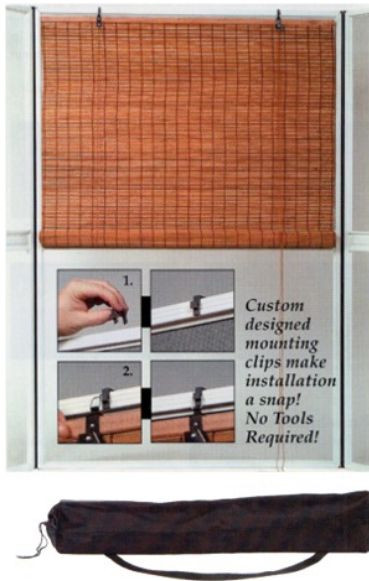

Options:

Privacy Panels	4 per box Item #45022 For 11'1" - 50" wide panels	Set of four translucent, off white with white frame, panels install quickly and easily and offer extra privacy when desired. One panel encloses the upper or lower half of screen wall. Come in widths to fit all Casita and Patio-Mate models.	$149.00	$141.55
	4 per box Item #44522 For 14'9" - 45" wide panels		$149.00	$141.55
Deck Anchor Kit	1 set Item #19138	12 brackets of galvanized steel. Designed to anchor screen-houses to deck or patio for extra stability.	$30.00	$28.50
Threshold Kit	45" Panel Item #44854	Aluminum guard for lower door frame provides extra safety against tripping. Order to fit the panel width of screen-house	$30.00	$28.50
	50" Panel Item #44855			

Roll Up Screen House Blinds - with storage bag included! Heavy duty storage bag with extra long zippered opening and carrying handle is ideal for storing and transporting your new Roll up blinds.

Roll up blind kit contains two (2) roll up blinds with attaching clips and one (1) handy storage and carrying bag.

Available in BROWN or WHITE - for both 50" & 45" panels

$60.00 - delivered

Obtaining necessary permits is the sole responsibility of purchaser. Customers agree to hold ScreenHouses Unlimited and manufacturer free of any liability for improper installation, maintenance and repair.

We accept VISA, MasterCard and PayPal payments OR get a 5% discount by sending a Certified Check. Please note special or custom orders not returnable.

Roll Along Roof Storage Bag

Heavy duty storage bag with roll along wheels and pull handle makes it quick and easy to transport your roof from storage to set up site... and then return it to storage during the off season.

Roll Along Roof Storage Bag holds any size Casita or Patio Mate Roof.

Available in black only.

$60.00 - delivered