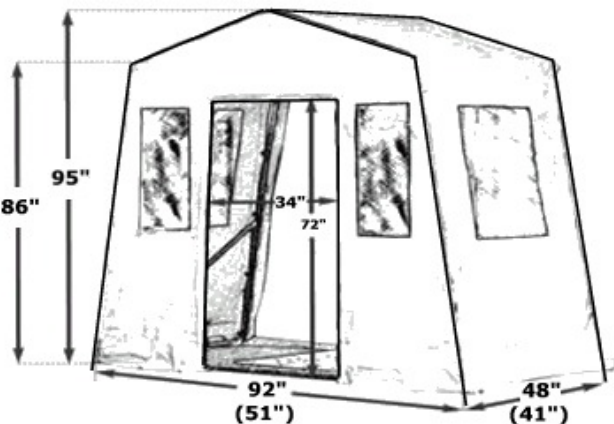

Obtaining necessary permits is the sole responsibility of purchaser. Customers agree to hold ScreenHouses Unlimited and manufacturer free of any liability for improper installation, maintenance and repair.

All Prices in US$ — FREE Delivery in continental USA
No hidden costs — No handling fees — No silly fees

We accept VISA, MasterCard and PayPal payments
OR get a 5% discount by sending a Certified Check.
Please note special or custom orders not returnable.

**For Information or to order
CALL (800) 922-4760**