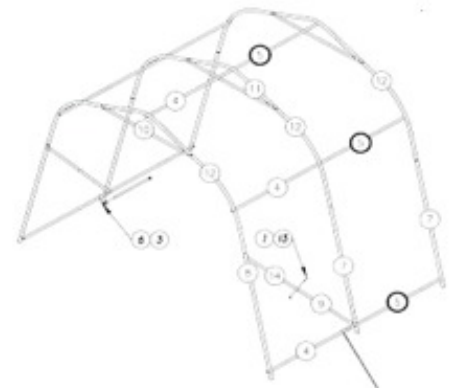

The XR-810 Utility Shelter

Starting at:

\$614.00

\$586.30

Credit Card

Certified Check

8' x 10'

1 Year Manufacturer's Defects Warranty

XR810 GARAGE SHELTER		Credit Card Price (US\$)	Less 5% for Cashier's Check (US\$)
8' x 10'	2BXR810V	\$614.00	\$583.30

Things to know about the XR 810 Garage...

- This instant shelter has a rounded dome shape for increased strength, snow removal and functionality.
- Side walls in this instant shelter have additional fabric for securing with sand bags or buried in soil
- Heavy duty nylon rope securing system
- Standard "C" clamps and 28" spikes supplied
- Forest Green fabric
- The XR 810 instant shelter has **WELDED seams** in a 8 oz./sq. yd. polyethylene top (18 mil. thickness) for strength and makes it water tight.
- Arches constructed with 18 gauge galvanized steel
- Steel structure of 1-1/4" diameter framing
- Steel is treated with anti-stain
- Interior height clearances of 82" and a peak height of 91"
- All bolts treated to provide double the resistance to rust
- Lock washers are used to secure all bolt through connections
- Included are all hardware to bolt frame together
- We make the portable car garage with **NORTH AMERICAN GALVANIZED STEEL** which is treated with an anti-stain formulation. The arches set at 5' widths
- Includes 2 diagonal corner braces
- Warranty - 1 year against manufacturers defects
- Two complete doors supplied
- **Prices are in US\$**  for Delivery Included in the contiguous USA