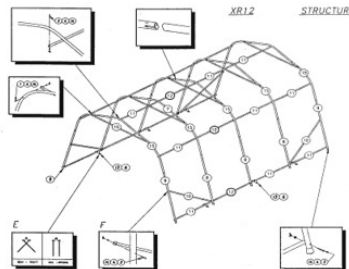

- Rounded dome for better strength, snow removal and space.
- Available in many lengths - 20', 25', 30'
- Additional side wall fabric to secure with sand bags or bury
- Easy to setup with heavy duty nylon rope attach system
- A rounded roof to protect the tarp and for easy snow removal
- Rounded corners to protect the tarp
- More efficient width & sides more vertical - Easier to exit car
- Large Oval posts forming arches spaced at 60"
- 8 oz and 10 oz polyethylene top, with WELDED seams
- Steel is treated with anti-stain
- 2 cathedral shaped windows for visibility and ease in backing out of shelter (on clear opaque unit only).
- 2 complete doors (1 per end) giving easy access from both ends
- Interior height clearances of 90"
- Clear opaque and gray/white tarps more aesthetic and make brighter interiors. The Hunter green makes a colorful option!
- All bolts are treated to provide double the resistance to rust
- Lock washers are used to lessen chance of becoming loosened
- Included are all hardware to bolt frame together

Frame			
Width	12'	Depths	20' - 30'
Clearance	7' 6"	Overall height	8' 6"
Arch Spacing	5'	Door supports	1" - 18 gauge
Galvanized steel oval form arches	1 3/4" x 1 1/2" 16 gauge	Diagonals	4 corner supports