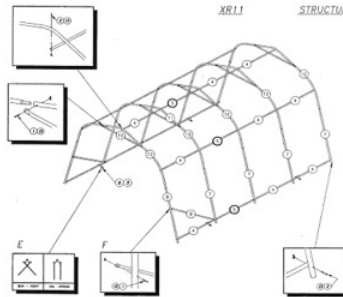

The XR 11 Garage Shelter

Starting at:

\$795.00

\$755.25

Credit Card

Certified Check

11' x 12' (up to 11' x 32')

1 Year Manufacturer's Defects Warranty

- Rounded dome shape for increased strength and functionality and easier snow removal.
- Available in 4 popular lengths with two 50/50 doors
- Long side walls fabric to secure with sand bags or bury in soil
- Heavy duty nylon rope securing system
- Standard "C" clamps and 14" spikes supplied
- Covers in **clear/opaque** with 2 windows or **gray exterior/white interior** without windows available in all sizes
- WELDED seams in a 5.65 oz per sq. yd. polyethylene top (11 mil. thickness) for strength and makes it water tight.
- Arches constructed with 18 gauge galvanized steel
- Anti-stain treated steel structure of 1-1/4" diameter framing
- Interior height clearances of 87" and a peak height of 96"
- All bolts treated to provide double the resistance to rust
- Lock washers to decrease chance of loose nuts and bolts
- Included are all hardware to bolt frame together
- Galvanized steel frame structure with arches set at 4' widths
- Includes 2 diagonal corner braces
- All XR 11 shelters are 11 feet wide

Tarp	
Fabric	Woven polyethylene, UV stabilized WELDED seams 5.65 oz per sq. yd. (11 mil)
Colors	Clear/Opaque with 2 windows - all sizes Gray/White no windows - in 16' and 20' only
Lengths	12', 16', 20' & 32'
Doors	2 Complete doors with Hook & Elastic Closure
Warranty	1 year against all manufacturing defects

Typical carton size
24" x 50" x 144"
Typical weight
approx. 350 lbs
(based on 11'x20')

Frame	
Width	11"
Clearance	7' 3"
Arch Spacing	4'
Overall height	8'
Galvanized steel Arches	1 1/4" - 18 gauge
Door supports	1" - 18 gauge
Diagonals	2 corner supports