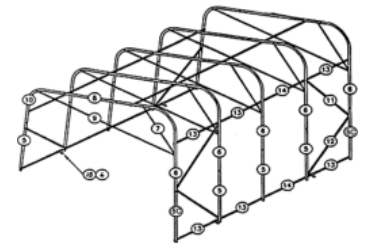

The Single Slope Garage Shelter

Starting at:

\$1150.00

\$1092.50

Credit Card

Money Order

10' x 16' (up to 10' x 36')

1 Year Manufacturer's Defects Warranty

Things to know about the Single Slope Shelter...

- Dome shape for increased strength, snow removal and functionality.
- The portable shelter is available in a 10'6" width
- Side walls made with additional fabric for securing with sand bags
- Easy to setup with heavy duty nylon rope attach system
- More efficient width - Easier to exit car
- Large Oval posts forming arches spaced at 48"
- 5.65 oz./sq. yd. (11 mil.) woven polyethylene top
- Sides more vertical (adds inside space)
- **This DIY Garage Kit is made with NORTH AMERICAN GALVANIZED STEEL** and is treated with an anti-stain formulation.
- 2 clear plastic windows for visibility and ease in backing out of shelter
- Comes with 2 complete doors - easy access from both ends
- Interior height clearances of 84"
- Clear opaque tarp more aesthetic and makes for a brighter interior.
- All bolts are treated to provide double the resistance to rust
- Lock washers are used to lesson chance of becoming loosened
- Included are all hardware to bolt frame together
- 1 year warranty against manufacturers defects
- **The Single Slope Shelter is 10'8" wide at the base.**
- **All pricing in US Dollars**

FRAME	
Width	10'8"
Standard Clearance	7' (84")
Overall Height	9'10"
Arch Spacing	4'
Arches	Galvanized steel with an oval form 1 3/4" x 1 1/8" , 16 gauge
Diagonals	1", 18 gauge
Diagonals	4 x 1", 18 gauge corner supports