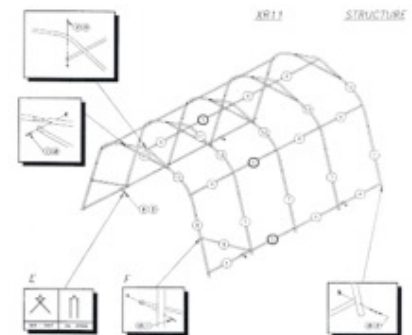

- This strong, well made garage shelter has side walls which have additional fabric for securing with sand bags or buried in soil
- Heavy duty nylon rope securing system
- Standard "C" clamps and 14" spikes supplied
- Clear /opaque fabric with 2 windows available in all sizes
- Grey exterior / white interior fabric *without* windows available in all sizes
- 5.65 oz./sq. yd. polyethylene top = 11 mil. thickness
- Tarp available in a 12 ounce (25 mil) thickness in white, green and grey colors
- Cross ties lowered for upgraded load capacity by 88% (640 lbs/arch)
- Sides more vertical (adds inside space)
- We make the portable car garage with **NORTH AMERICAN GALVANIZED STEEL** which is treated with an anti-stain formulation. Arches constructed with 16 gauge galvanized steel
- Steel structure of 1 3/4" x 1 1/8" oval form framing
- Interior height clearances of 7' / 8' / 9' and 10'
- All bolts treated to provide double the resistance to rust
- Lock washers are used to lesson chance of nuts & bolts becoming loosened
- Included are all hardware to bolt frame together
- Storage bag included for accessories
- The frame structure is galvanized steel, with the arches set at 4' widths
- Includes 2 diagonal corner braces
- Warranty - 1 year against manufacturers defects
- **All Plus 12 Shelters are 12 feet wide at the base.**
- **All pricing in US Dollars**