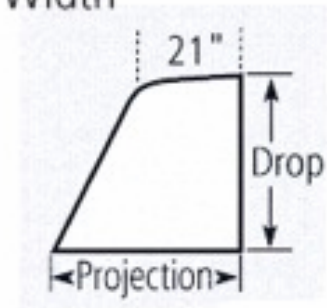

How to Measure

Series 4300 & 4700 Fabric Casement Window Awnings

Step 1: Using chart below, Choose the DROP that best suits your needs. This will determine how far down the window the awning will come. The DROP associated with the "Window Height" (A) is only a suggestion. You may choose any **of the drops within the table** you wish. Casement awnings require a minimum of 6" above the window for mounting. Windows opening more than 18" will require additional mounting space.

Step 2: Measure outside of window casing - edge to edge (B). If you mount the awning on the window casing (frame), this measurement is what you need. If you wish to mount the awning on the house wall then you need to add, at least, 1.5" on to each side to determine the final measurement. Awnings **cannot** be mounted on shutters.

Step 3: Select a fabric that best compliments your home, from our selection of 45 fabric choices. The complete line of Sunbrella fabrics is open to you. All we need is a name and number of the fabric you would like. All fabric awning framework is in Bronze finish.

Note: Special Orders in Custom widths up to 120", in one piece, in 1" increments are available. **Call (800) 922-4760 for pricing on special sizes**

Awning Model Number	6	7	8	9
For Window Heights of:	46"	56"	66"	76"
Drop Approx.	25"	31"	37"	40"
Projection	30"	32"	35"	38"

Obtaining necessary permits is the sole responsibility of purchaser. Customers agree to hold ScreenHouses Unlimited and manufacturer free of any liability for improper installation, maintenance and repair.

**All Prices in US$ — FREE Delivery in continental USA
No hidden costs — No handling fees — No silly fees**

We accept VISA, MasterCard and PayPal payments
OR get a 5% discount by sending a Certified Check.
Please note special or custom orders not returnable.

**For Information or to order
CALL (800) 922-4760**