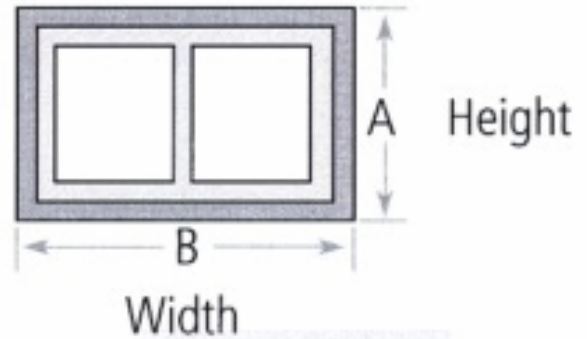

How to Measure

Series 4300 & 4700 Fabric Casement Window Awnings

Step 1: Using chart below, Choose the DROP that best suits your needs. This will determine how far down the window the awning will come. The DROP associated with the "Window Height" (A) is only a suggestion. You may choose any **of the drops within the table** you wish. Casement awnings require a minimum of 6" above the window for mounting. Windows opening more than 18" will require additional mounting space.

Step 2: Measure outside of window casing - edge to edge (B). If you mount the awning on the window casing (frame), this measurement is what you need. If you wish to mount the awning on the house wall then you need to add, at least, 1.5" on to each side to determine the final measurement. Awnings **cannot** be mounted on shutters.

Step 3: Select a fabric that best compliments your home, from our selection of 45 fabric choices. The complete line of Sunbrella fabrics is open to you. All we need is a name and number of the fabric you would like. All fabric awning framework is in Bronze finish.

Note: Special Orders in Custom widths up to 120", in one piece, in 1" increments are available. **Call (800) 922-4760 for pricing on special sizes**

Awning Model Number	6	7	8	9
For Window Heights of:	46"	56"	66"	76"
Drop Approx.	25"	31"	37"	40"
Projection	30"	32"	35"	38"

Obtaining necessary permits is the sole responsibility of purchaser. Customers agree to hold ScreenHouses Unlimited and manufacturer free of any liability for improper installation, maintenance and repair.

**All Prices in US$ — FREE Delivery in continental USA
No hidden costs — No handling fees — No silly fees**

We accept VISA, MasterCard and PayPal payments
OR get a 5% discount by sending a Certified Check.
Please note special or custom orders not returnable.

**For Information or to order
CALL (800) 922-4760**